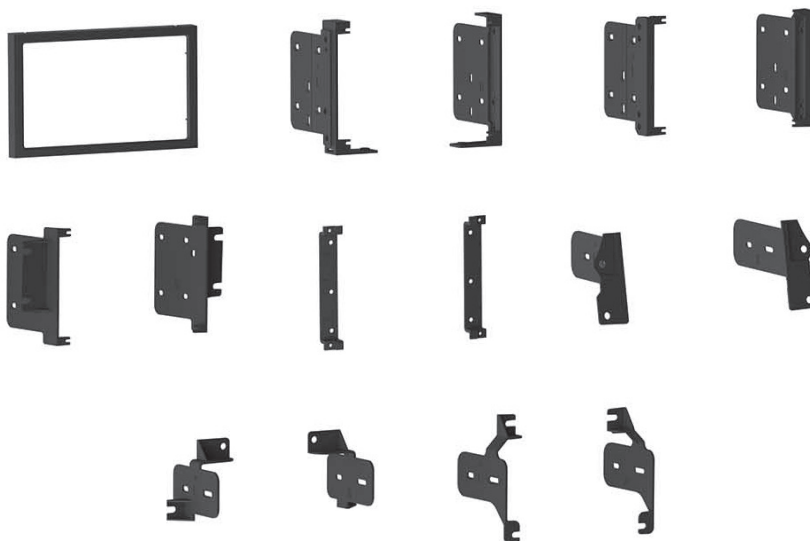

WIRING & ANTENNA CONNECTIONS

(sold separately)

SALES 386-257-2956