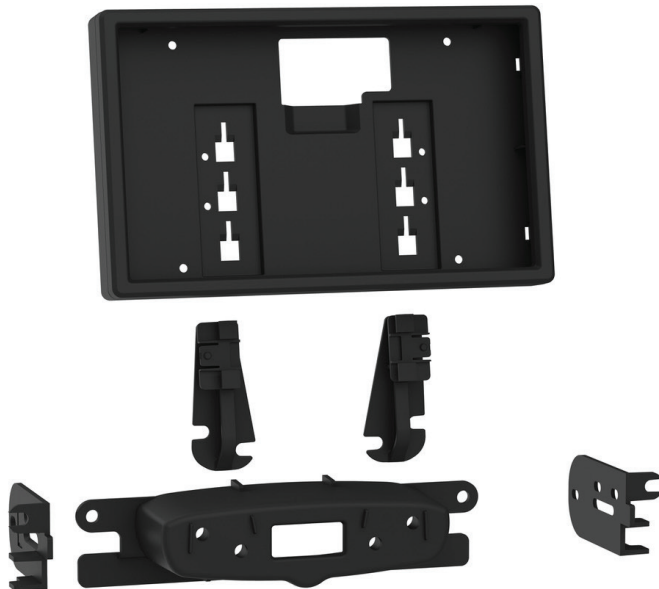

Mini Countryman & Paceman 2011-2016

(without factory NAV)

Visit MetraOnline.com for more detailed information about the product and up-to-date vehicle specific applications.

M Designed specifically for the Pioneer 8" modular radio DMH-C5500NEX.
(Refer to the radio manufacturer for current models)

- Blank-out included for factory radio controls removed from upper panel

KIT COMPONENTS

- Assembly mount
- Radio chassis brackets
- Display brackets
- Display housing
- Display Trim ring
- Block off panel
- 4mm Allen head Screws (4)