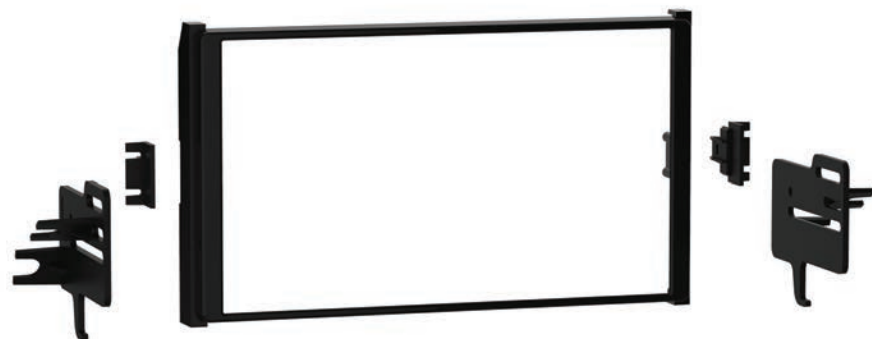

Toyota Corolla 2020-Up Corolla Hatchback 2019-Up

Visit MetraOnline.com for more detailed information about the product and up-to-date vehicle specific applications.

- D** Designed specifically for the Pioneer DMH-C5500NEX 8-inch radio
- P** Painted high gloss black to match the factory finish

KIT COMPONENTS

- Trim panel
- Trim panel clip brackets
- Radio brackets
- Pioneer adapter brackets
- Panel clips (2)
- Phillips screws (4)

WIRING & ANTENNA CONNECTIONS

(sold separately)

Wiring Harness: 70-1765

Antenna Adapter: 40-LX11

Steering wheel control interface: ASWC-1

12v-to-6v camera step-down: AX-CAM6V

SALES 386-257-2956

HARDWARE INCLUDED