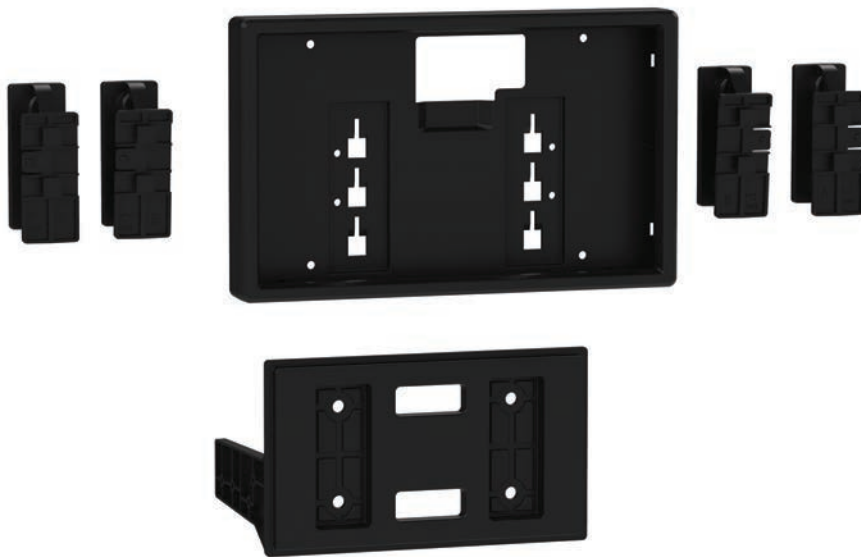

WIRING & ANTENNA CONNECTIONS

(sold separately)

RGB Extension Cable: CD-RGB150E

(not sold by Metra)

SALES 386-257-2956