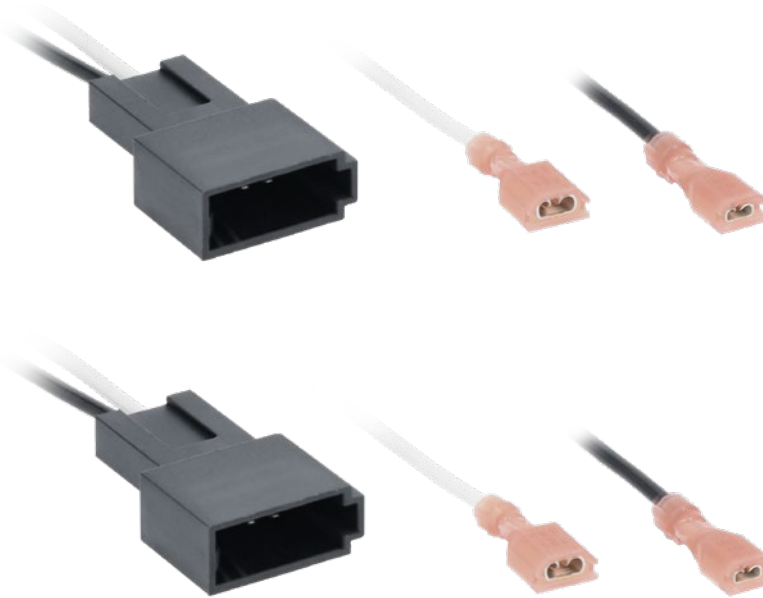

SPEAKER HARNESS

FITS SELECT 2013-2024 GM VEHICLES

CELEBRATING
75
YEARS

72-4574

SPEAKER HARNESS

FITS SELECT 2013-2024 GM VEHICLES

SALES 386-257-2956