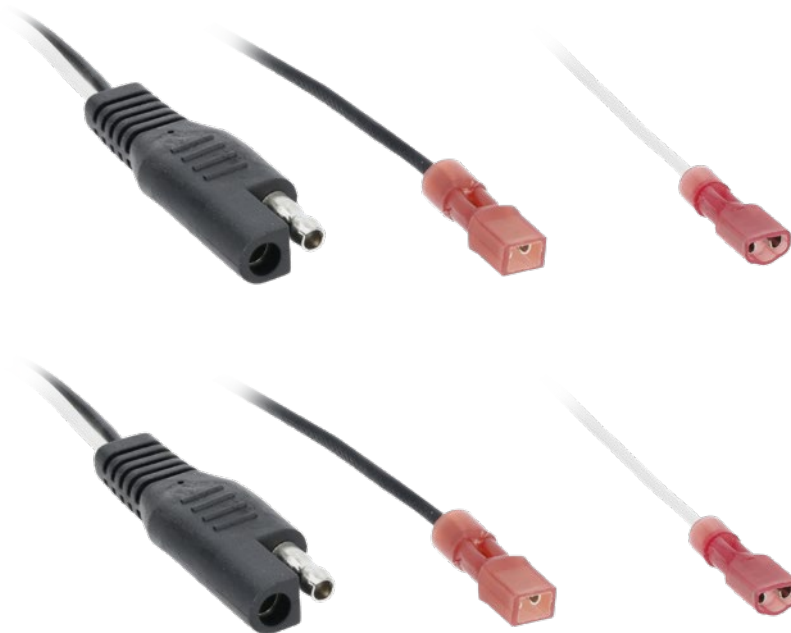

SPEAKER HARNESS

FITS SELECT 1975-1981 FORD MODELS

Metra

CELEBRATING

75
YEARS