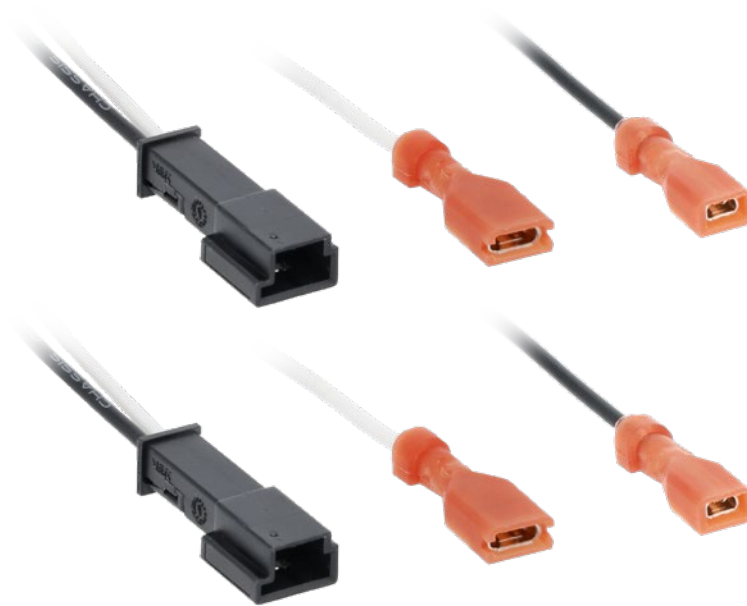

SPEAKER HARNESS

FITS TESLA MODELS 3 & Y 2017-2023

CELEBRATING
75
YEARS