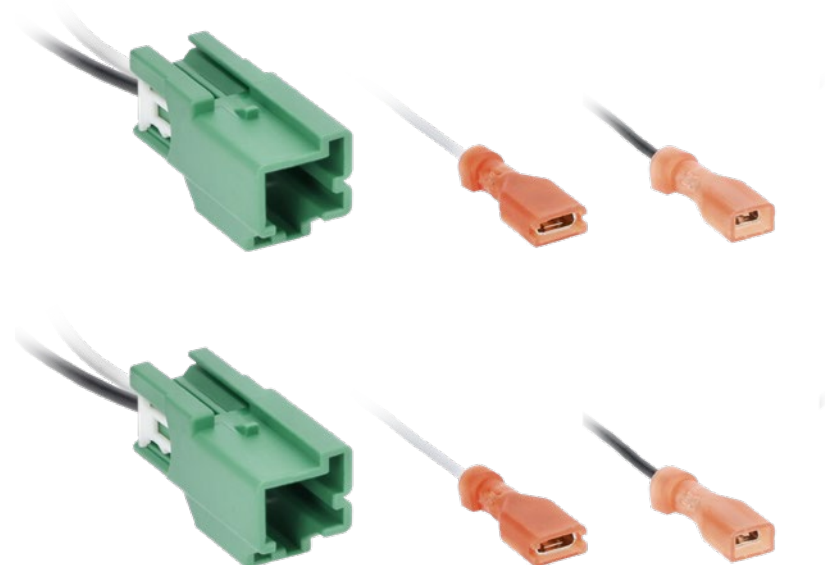

# SPEAKER HARNESS

FITS TESLA MODEL 3 2017-2024 AND MODEL Y 2020-2024

Metra

CELEBRATING

75  
YEARS

72-8603

### PRODUCT OVERVIEW

Install aftermarket speakers into your Tesla faster with this vehicle-specific wiring harness that plugs right into the vehicle's factory speaker harness. This plug-n-play design eliminates the need to cut, splice, or solder any wires.