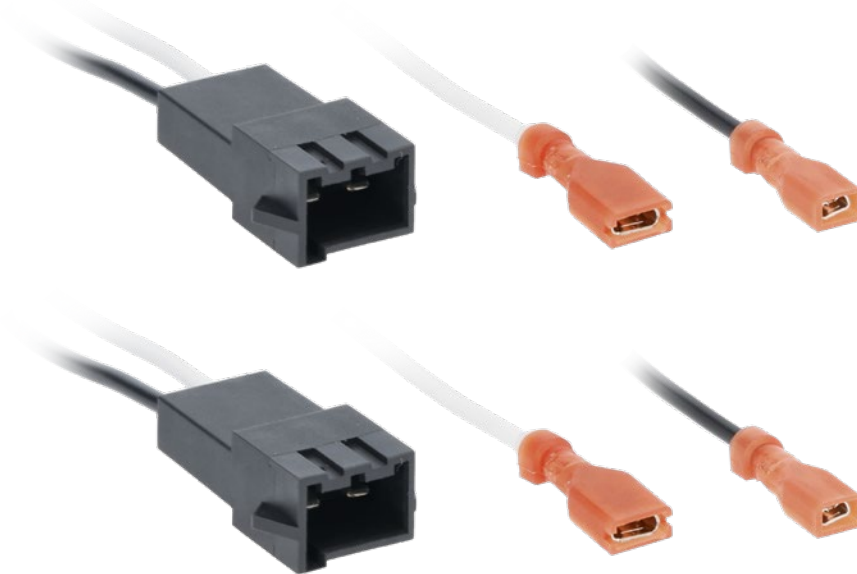

SPEAKER HARNESS

FITS SELECT TESLA MODELS 2012-2021

CELEBRATING
75
YEARS