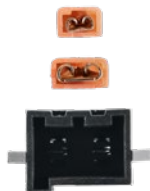

SPEAKER HARNESS

FITS SELECT TESLA MODELS 2012-2021

CELEBRATING
75
YEARS

72-8605

SPEAKER HARNESS

FITS SELECT TESLA MODELS 2012-2021

SALES 386-257-2956

PRODUCT OVERVIEW

Install aftermarket speakers into your Tesla Model X or Model S faster with this vehicle-specific wiring harness that plugs right into the vehicle's factory speaker harness. This plug-n-play design eliminates the need to cut, splice, or solder any wires.

Keep in mind that you may need additional parts to complete your installation. For fitment information, look up your vehicle in our vehicle fit guide.

Features:

- Speaker harness for installing an aftermarket speaker
- Plug-n-play design: No cutting, splicing, or soldering is needed
- Provides an audio signal to the connected speaker
- A tech support number is available for installation help 7 days a week
- 1-year warranty

Includes:

- (2) Two harnesses

Applications:

Tesla Model X 2015-2021
Tesla Model S 2012-2021

Visit [Metraonline.com](http://metraonline.com/) <http://metraonline.com/> for more detailed information about the product and download the latest Vehicle Application Guide <https://metra-static.s3.amazonaws.com/files/Metra_Vehicle_Application_Guide.xlsm> to find other vehicle specific products.