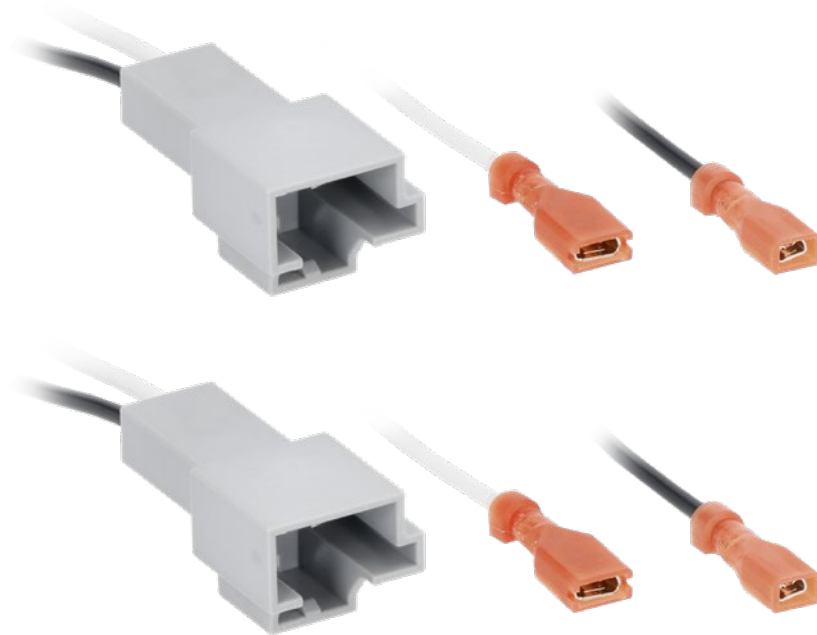

# SPEAKER HARNESS

FITS SELECT VOLVO MODELS 2000-2022

Metra

CELEBRATING  
**75**  
YEARS

**72-9303**

### PRODUCT OVERVIEW

Install aftermarket speakers into your Volvo faster with this vehicle-specific wiring harness that plugs right into the vehicle's factory speaker harness. This plug-n-play design eliminates the need to cut, splice, or solder any wires.