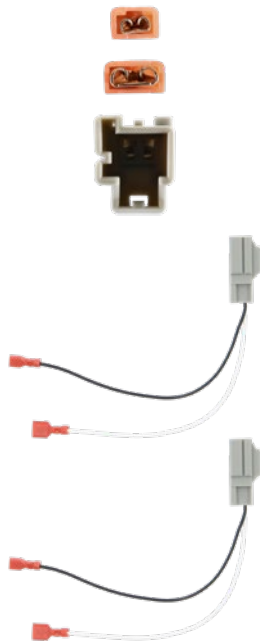

TWEETER SPEAKER HARNESS

FITS SELECT VOLVO MODELS 2016-2023

CELEBRATING
75
YEARS

72-9304

TWEETER SPEAKER HARNESS

FITS SELECT VOLVO MODELS 2016-2023

SALES 386-257-2956

PRODUCT OVERVIEW

Install aftermarket tweeters into your Volvo faster with this vehicle-specific wiring harness that plugs right into the vehicle's connectors. This plug-n-play design eliminates the need to cut, splice, or solder any wires.

Keep in mind that you may need additional parts to complete your installation. For fitment information, look up your vehicle in our vehicle fit guide.

Features:

- Speaker harness for installing an aftermarket tweeter
- Plug-n-play design: No cutting, splicing, or soldering is needed
- Provides an audio signal to the connected speaker
- A tech support number is available for installation help 7 days a week
- 1-year warranty