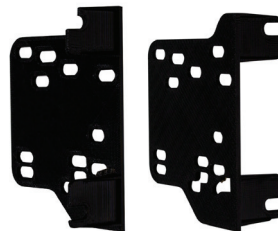

HARDWARE INCLUDED