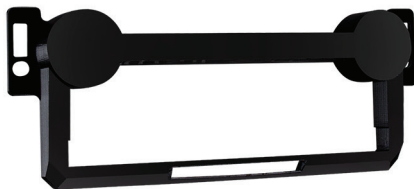

HARDWARE INCLUDED