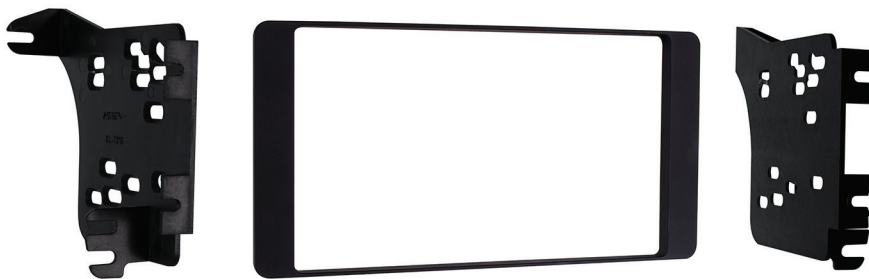

- D** ISO DDIN radio provision
- P** Painted to match the factory dash
95-7018B - Matte black
95-7018CHG - Charcoal gloss

KIT COMPONENTS

- Radio trim panel
- Radio brackets
- #8 x 3/8" Phillips screws (4)

WIRING & ANTENNA CONNECTIONS

(sold separately)

Wiring Harness: Visit metraonline.com for audio/video and steering wheel control interface options.

Antenna Adapter: Not required

SALES 386-257-2956

HARDWARE INCLUDED