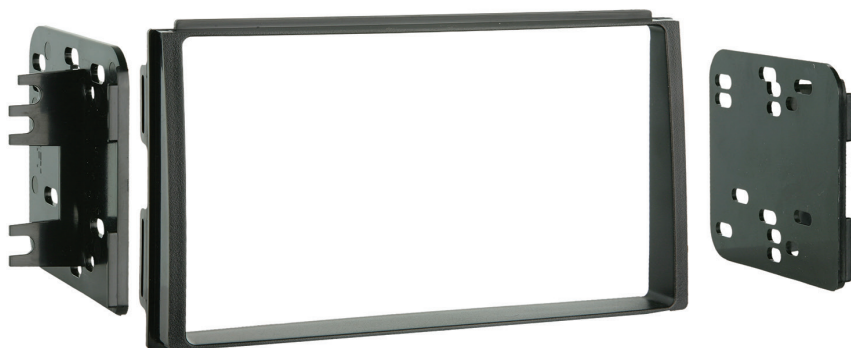

Kia Spectra/Spectra 5 2007-2009

Visit MetraOnline.com for more detailed information about the product and up-to-date vehicle specific applications.

- D** DDIN radio provision
- S** Stacked ISO mount units provision

KIT COMPONENTS

- DDIN trim plate
- DDIN brackets

WIRING & ANTENNA CONNECTIONS

(sold separately)

Wiring Harness: Visit metraonline.com for audio/video and steering wheel control interface options.

Antenna Adapter: Not required