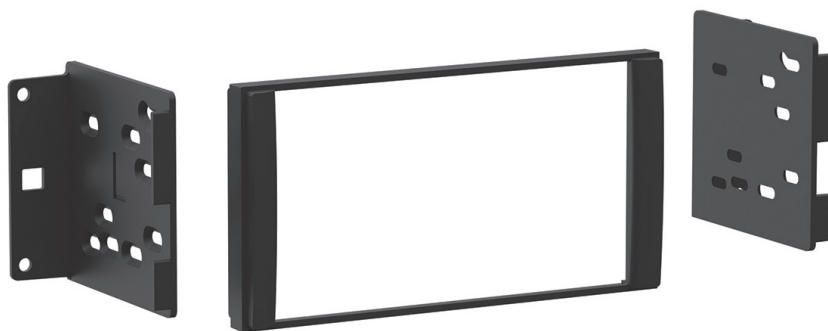

## Nissan Leaf (Non Nav models) **2011-2017**

Visit [MetraOnline.com](http://MetraOnline.com) for more detailed information about the product and up-to-date vehicle specific applications.

**D** ISO DDIN radio provision

### KIT COMPONENTS

- Radio trim panel
- Radio brackets