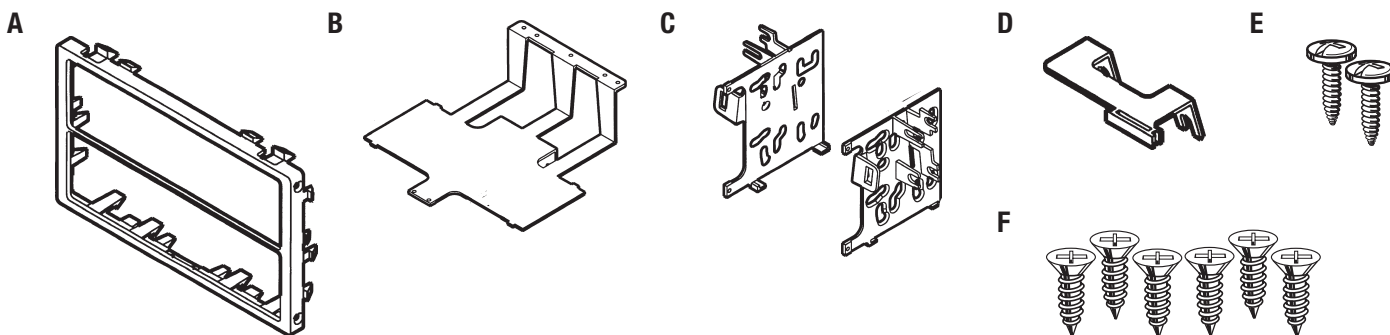

### KIT COMPONENTS

- A) Radio housing
- B) Rear support tray
- C) ISO brackets
- D) Mounting bracket (Acura Legend)
- E) (2) #8 x 1/2" Phillips screws
- F) (6) #6 x 1/4" Phillips screws