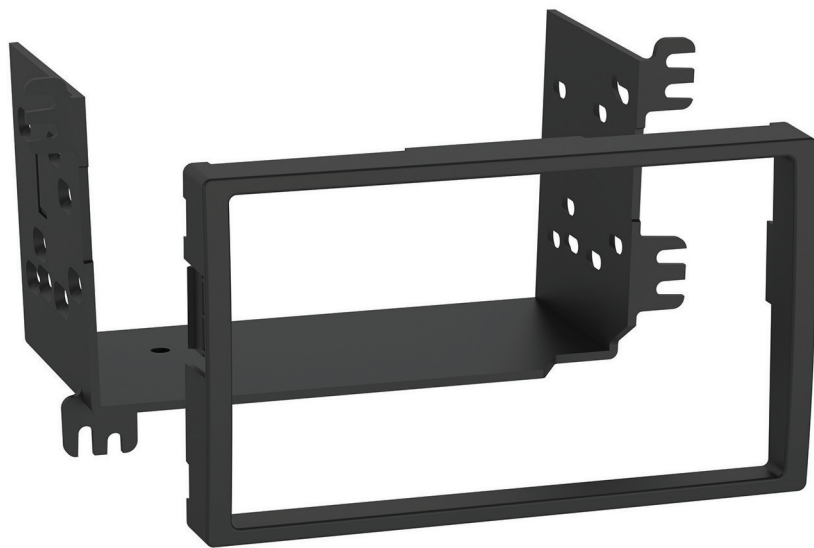

HARDWARE INCLUDED