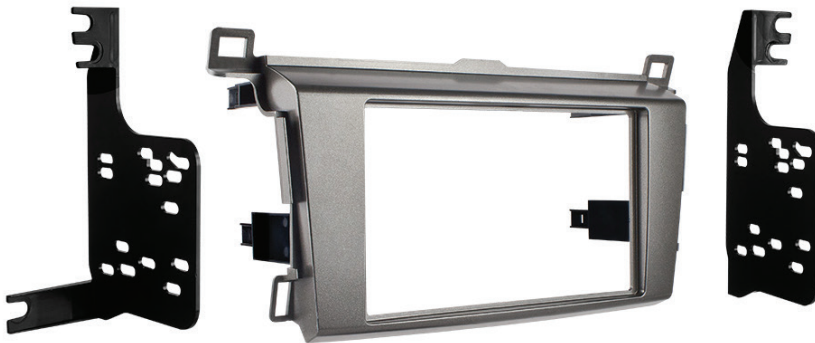

Toyota Rav-4 2013-2018

Visit MetraOnline.com for more detailed information about the product and up-to-date vehicle specific applications.

- D** ISO DDIN radio provision
- P** Painted gray to match factory finish

KIT COMPONENTS

- Radio trim panel
- Radio brackets
- (4) Panel clip legs
- (8) Phillips screws

WIRING & ANTENNA CONNECTIONS

- Wiring Harness: 70-1761 • TYTO-01
- Antenna Adapter: 40-LX11

HARDWARE INCLUDED