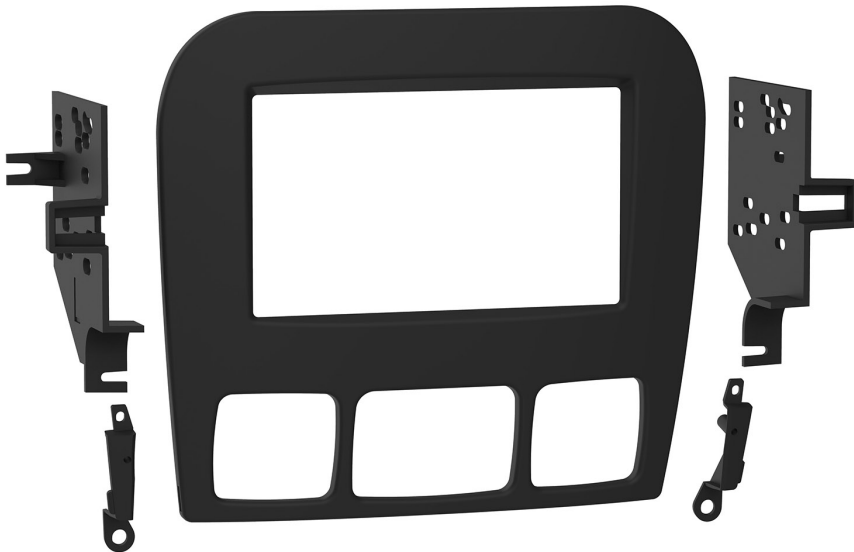

Mercedes-Benz S Class 2000-2006

Visit MetraOnline.com for more detailed information about the product and up-to-date vehicle specific applications.

D ISO DDIN radio provision

P Painted

- 95-8734B is scratch resistant matte black
- 95-8734W is woodgrain

KIT COMPONENTS

- Radio trim panel
- Radio brackets
- Panel brackets
- #6 x 3/8" Phillips screws (2)
- Panel clips (2)
- ISO screws (8)

HARDWARE INCLUDED

WIRING & ANTENNA CONNECTIONS

(sold separately)

- Wiring Harness: Visit metraonline.com for harness and interface information
- Antenna Adapter: 40-VW12 or 40-EU10