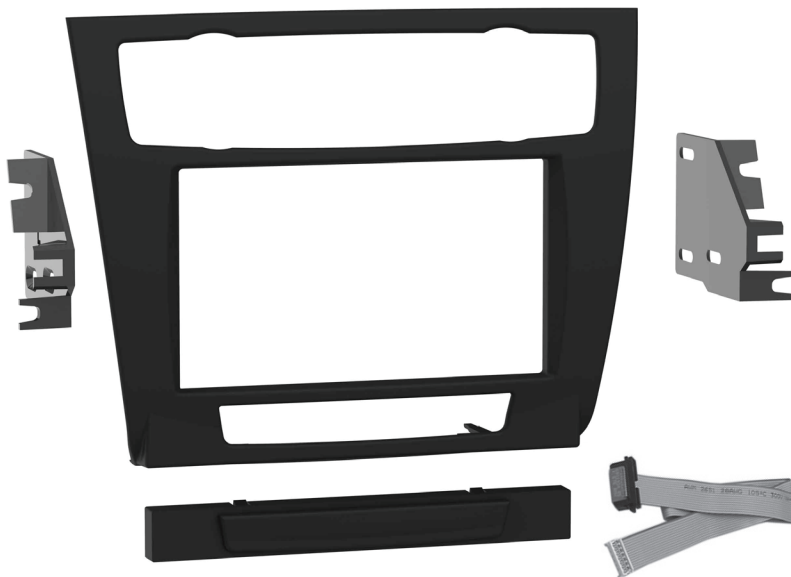

BMW 1 Series 2008-2013

(without NAV, with automatic climate control)

- D** ISO DDIN radio provision
- P** Painted scratch resistant matte black to match the factory finish

This kit provides the ability to install an ISO DDIN aftermarket radio. Use with vehicles without factory navigation and with automatic climate control.

KIT COMPONENTS

- Radio housing
- Radio brackets
- Switch panel cover
- Ribbon cable
- Panel clips (2)
- Phillips screws (8)

HARDWARE INCLUDED

WIRING & ANTENNA CONNECTIONS

(sold separately)

- Wiring Harness: LC-BMRC-01 (non-amplified models)
- Antenna Adapter: 40-EU10