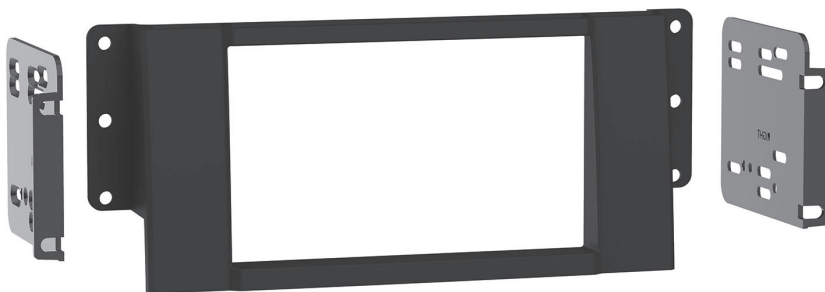

HARDWARE INCLUDED