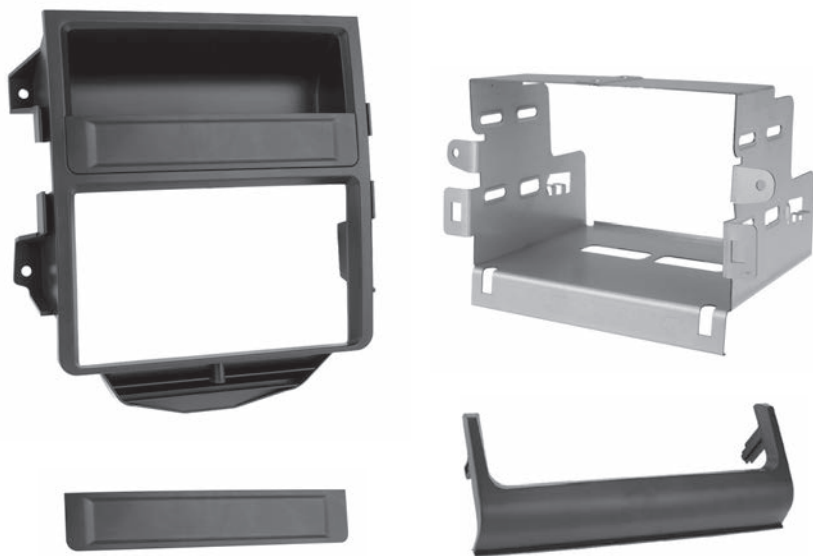

- ISO DDIN radio provision
- Includes an Axxess interface for retaining CAN data information
- Includes an Axxess interface for retaining steering wheel control functionality

KIT COMPONENTS

- Radio bezel (with storage)
- Storage trim
- Radio housing
- Trim bezel
- Radio screws (8)
- Panel clips (4)
- Axxess interface (not shown)
- Axxess SWC interface (not shown)

WIRING & ANTENNA CONNECTIONS

- Wiring Harness: Included with kit
- Antenna Adapter: Included with kit
- Steering wheel control interface: Included with kit

SALES 386-257-2956

HARDWARE INCLUDED