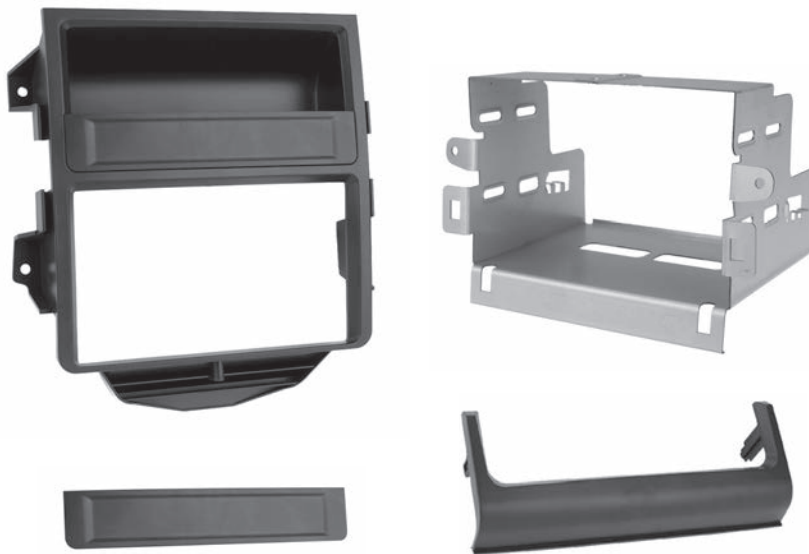

Porsche Macan (95B)† 2015-2016

(For amplified vehicles, with OEM parking sensors and graphics on vehicle screen)

Visit MetraOnline.com for more detailed information about the product and up-to-date vehicle specific applications.

D ISO DDIN radio provision

P Painted matte black

- ISO DDIN radio provision
- Includes an Axxess interface for retaining CAN data information
- Includes an Axxess interface for retaining the fiber-optic MOST-25® amplifier
- Includes an Axxess interface for retaining steering wheel control functionality

† With fiber optic MOST-25® amp

KIT COMPONENTS

- Radio bezel (with storage)
- Storage trim
- Radio housing
- Trim bezel
- Radio screws (8)
- Panel clips (4)
- Axxess interface (not shown)
- Axxess SWC interface (not shown)