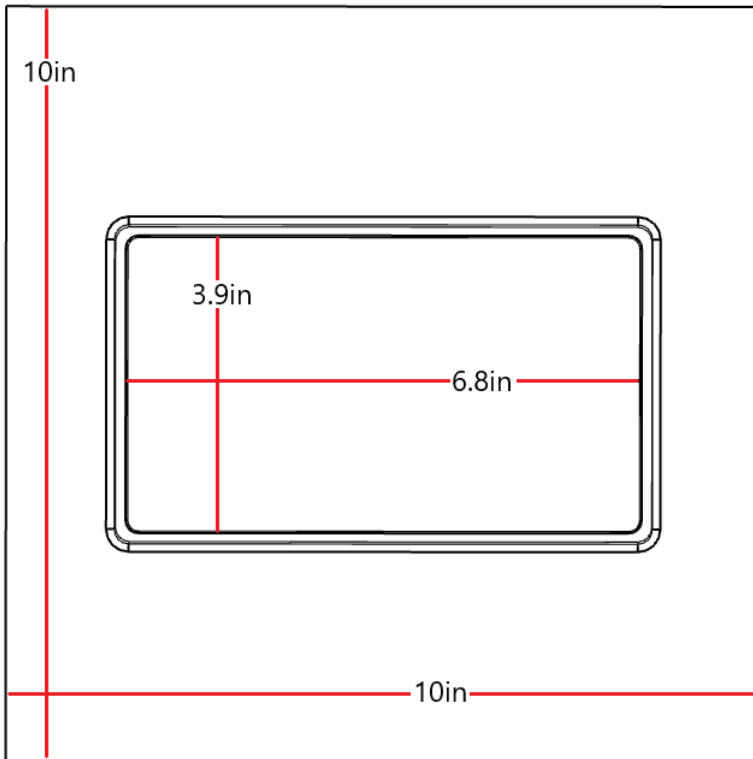

Metra Powersports® Technical Bulletin

95-9999 Technical specifications

This Bulletin covers the specific dimensions of the Metra powersports universal double din dash kit.

View from the bracket side