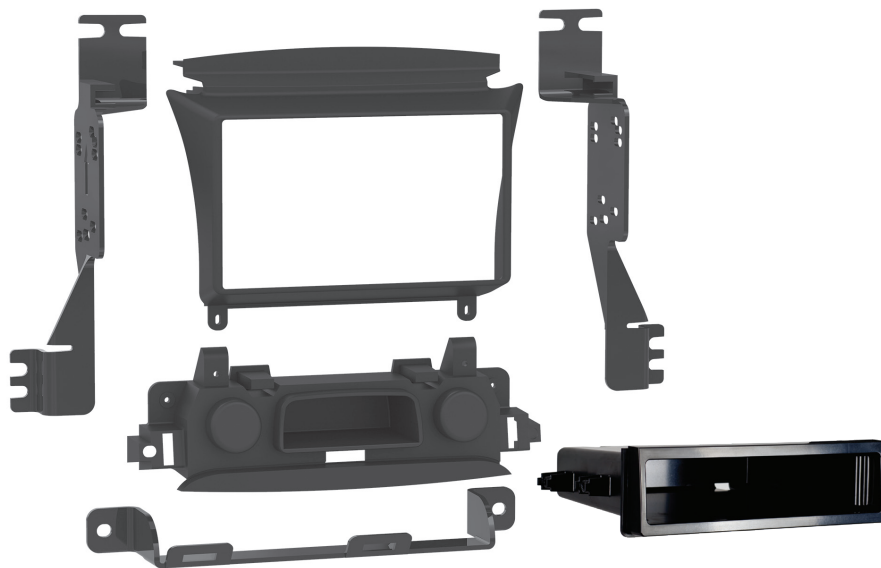

This kit provides the ability to install an ISO DIN radio with pocket, as well as an ISO DDIN radio replacement. Use with vehicles equipped with factory navigation. Painted matte black to match the original dash appearance.

### KIT COMPONENTS

- Radio trim panel
- Radio filler plate
- Radio brackets
- Pocket
- Lower bracket
- (8) #8 x 3/8" Phillips screws
- (2) Panel clips
- Felt tape (not shown)

### WIRING & ANTENNA CONNECTIONS

(sold separately)

- Wiring Harness: GMOS-MOST-02
- Antenna Adapter: 40-EU55 & 44-EC48
- Steering wheel control interface: ASWC-1

**SALES** 386-257-2956