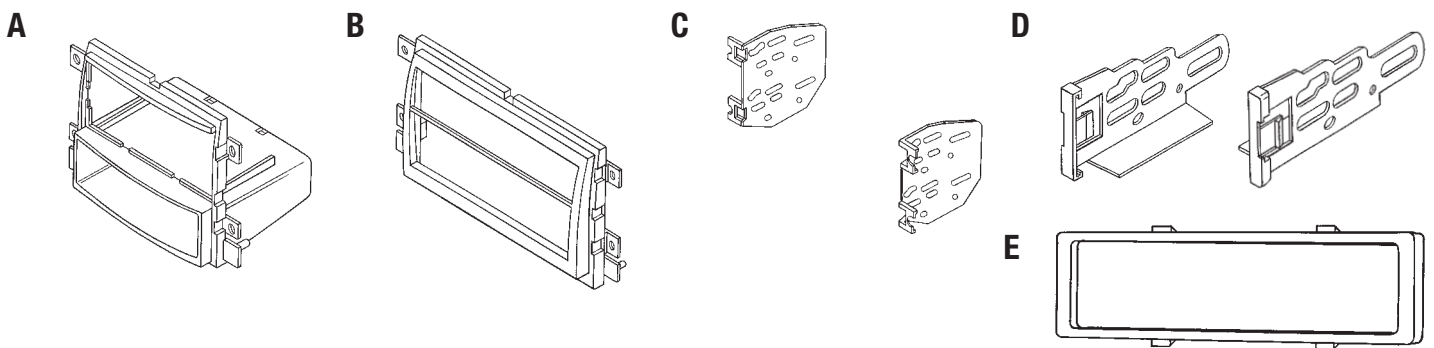

- A) Radio housing (a) • B) Radio housing (b) • C) ISO DDIN brackets • D) ISO brackets • E) ISO trim plate

Applications

FORD

Edge	2007-2008
Expedition	2007-2008
Explorer	2006-2010
Explorer Sport Trac	2006-2010
F-150	2004-2006