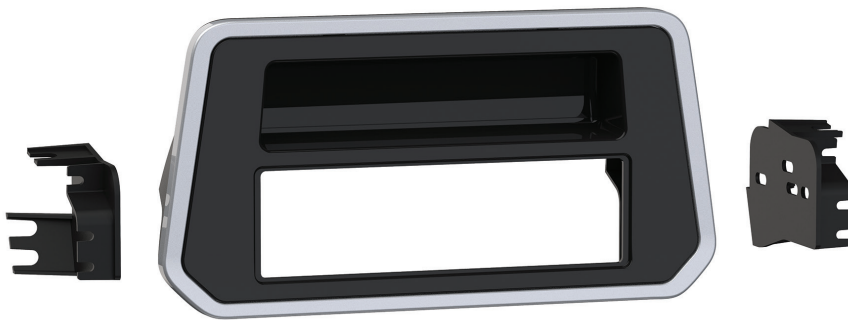

Nissan Sentra 2020-Up

Visit MetraOnline.com for more detailed information about the product and up-to-date vehicle specific applications.

- S** ISO DIN radio provision with pocket
- P** Painted with a gloss black face, silver trim, and a textured housing

KIT COMPONENTS

- Radio housing (front)
- Radio housing (rear)
- Radio trim panel
- Radio brackets
- #4 x 3/8" Phillips screws (4)
- #6 x 3/8" Phillips screws (4)
- Panel clips (3)

HARDWARE INCLUDED

WIRING & ANTENNA CONNECTIONS