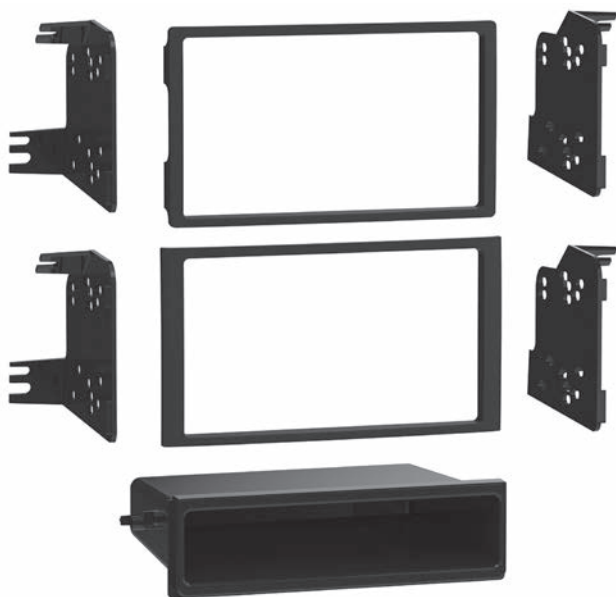

S ISO DIN radio provision with pocket

KIT COMPONENTS

- "LX" radio trim panel
- "EX" radio trim panel
- "LX" radio brackets
- "EX" radio brackets
- Pocket
- #8 x 3/8" Phillips screws (4)

HARDWARE INCLUDED