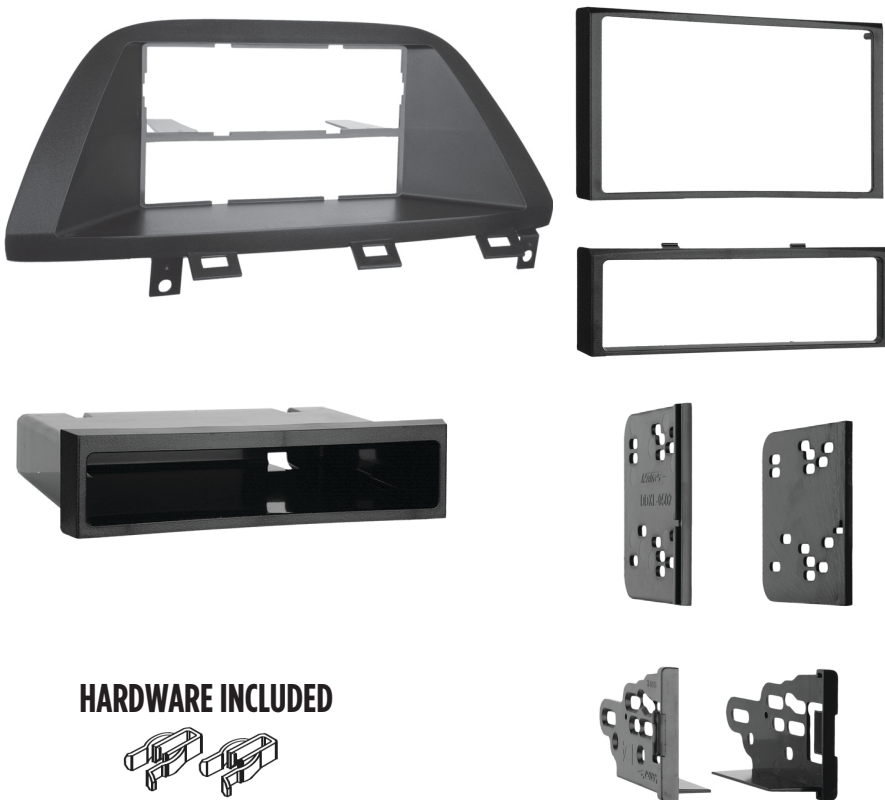

### KIT FEATURES

- DIN Radio Provision with Pocket
- ISO Mount Radio Provision with Pocket
- Double DIN Radio Provision
- Stacked ISO Mount Units Provision

### KIT COMPONENTS

- Radio Housing
- ISO Brackets
- Trim Plate
- Double DIN Trim Plate
- Double DIN Brackets
- Pocket
- Panel Clips

### HARDWARE INCLUDED