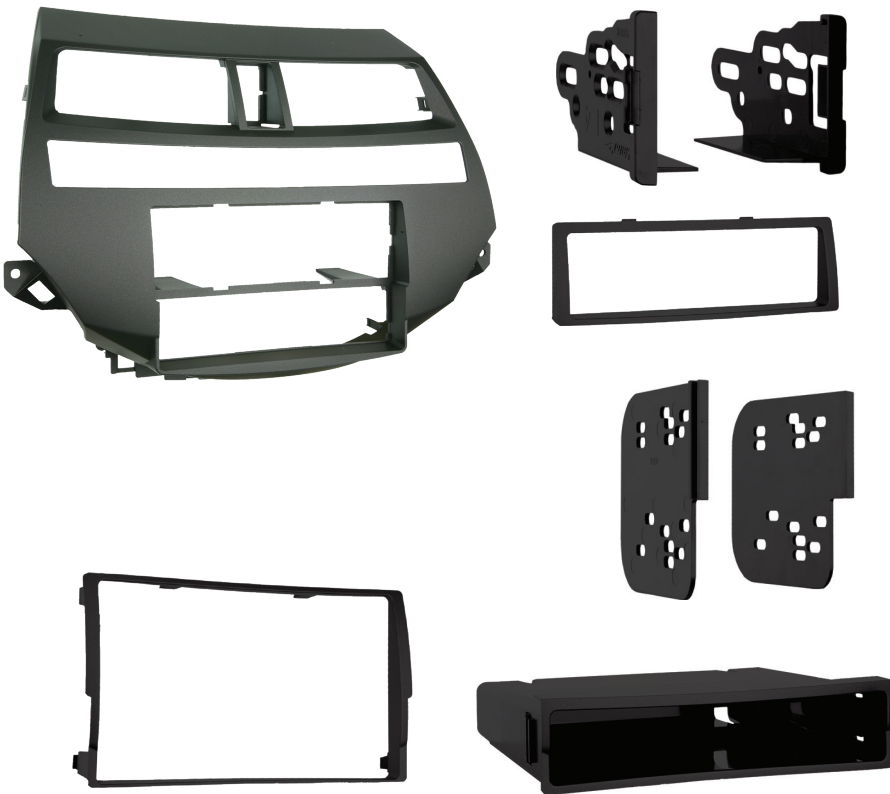

### Honda Accord 2008-2012\* Honda Accord Crosstour 2010-2011\*

*\*For non-navigation models with dual zone automatic climate controls*

Visit [MetraOnline.com](http://MetraOnline.com) for more detailed information about the product and up-to-date vehicle specific applications.

- S** DIN radio provision with pocket
- D** ISO mount radio provision with pocket
- DD** Double DIN radio provision
- P** Painted to match factory dash 99-7875 Charcoal, 99-7875T=Taupe

#### KIT COMPONENTS

- Radio Housing
- ISO brackets
- ISO Trim Plate
- Double DIN Brackets
- Double DIN Trim Plate
- Pocket