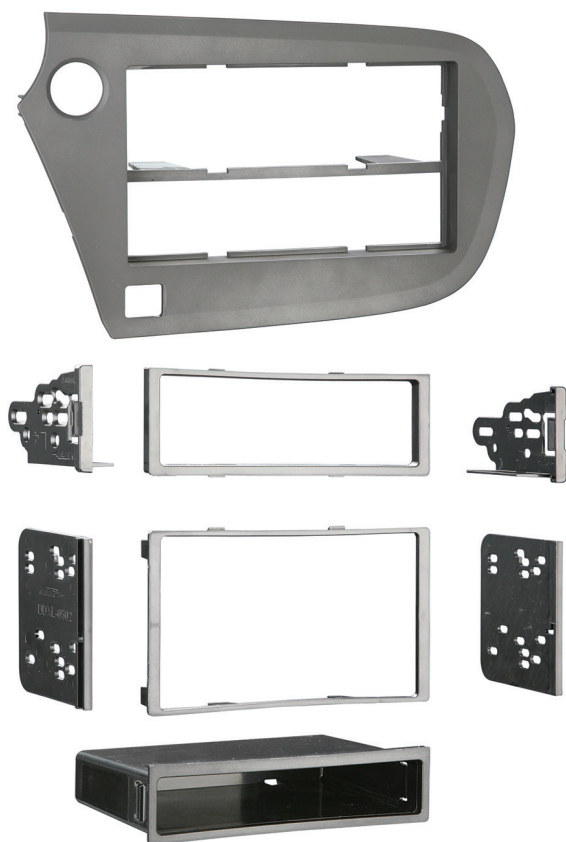

Honda **Insight** 2010-2014

Visit MetraOnline.com for more detailed information about the product and up-to-date vehicle specific applications.

- D** DDIN radio provision
- S** ISO mount radio provision with pocket
- D** DIN radio provision with pocket
- S** Stacked ISO mount units provision
- P** Painted matte black

KIT COMPONENTS

- Radio housing
- ISO brackets
- ISO trim plate
- Double DIN trim plate
- Pocket
- Double DIN brackets

WIRING & ANTENNA CONNECTIONS

(sold separately)

Wiring Harness: Visit metraonline.com for audio/video and steering wheel control interface options.