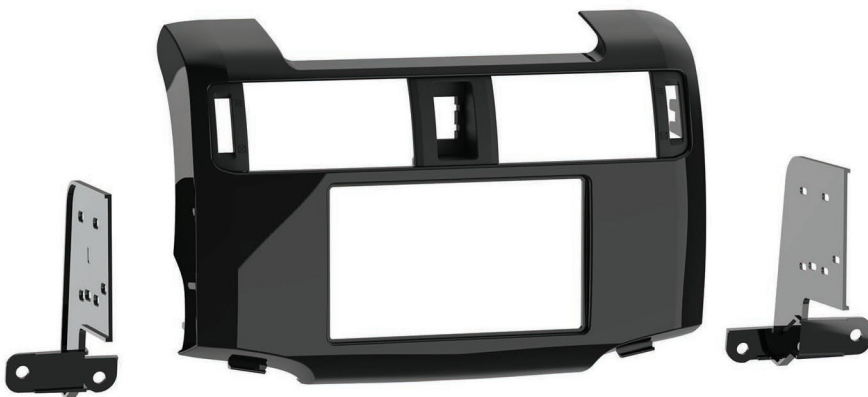

Toyota 4-Runner 2010-up

Visit MetraOnline.com for more detailed information about the product and up-to-date vehicle specific applications.

- D** ISO DDIN radio provision
- S** ISO DIN radio provision with pocket
- P** Painted

- 99-8271S - Painted in silver
- 99-8271CHG - Finished in charcoal high gloss

KIT COMPONENTS

- Radio trim panel
- Radio brackets
- Pocket
- Vent trim panels
- Two different hazard button trim panels
- Panel clips (4)
- #4 x 3/8" Phillips screws (2)
- #8 x 3/8" Phillips screws (4)
- #4 x 1/4" Phillips screws (4)

WIRING & ANTENNA CONNECTIONS

(sold separately)

Visit metraonline.com for audio and steering wheel interface options.

Antenna adapter: Not required (2010-2013)

- 40-LX11 (2014-up)

SALES 386-257-2956

HARDWARE INCLUDED