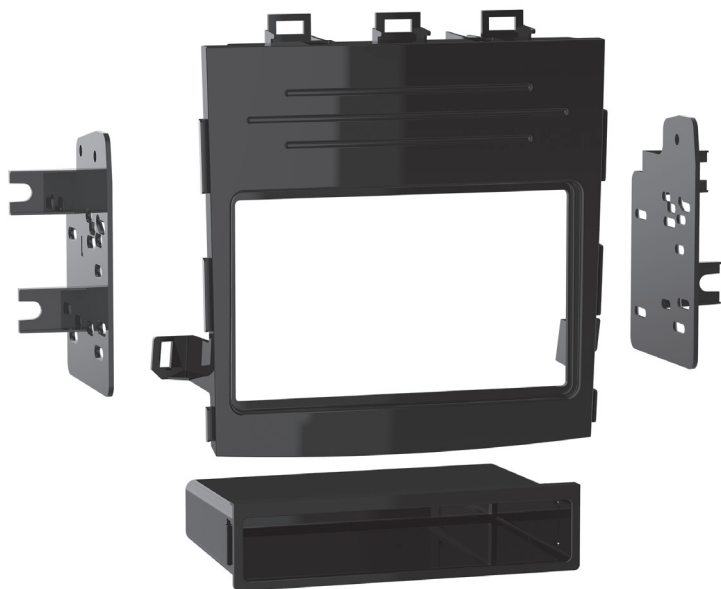

Subaru Ascent 2019-2022

Visit MetraOnline.com for more detailed information about the product and up-to-date vehicle specific applications.

- S** ISO DIN radio provision with pocket
- P** Painted high-gloss black

KIT COMPONENTS

- Radio trim panel
- Radio brackets
- Pocket
- #8 x 3/8" Phillips screws (4)
- Panel clips (4)

WIRING & ANTENNA CONNECTIONS

(sold separately)

Wiring Harness: 70-1761

Antenna adapter: 40-LX11