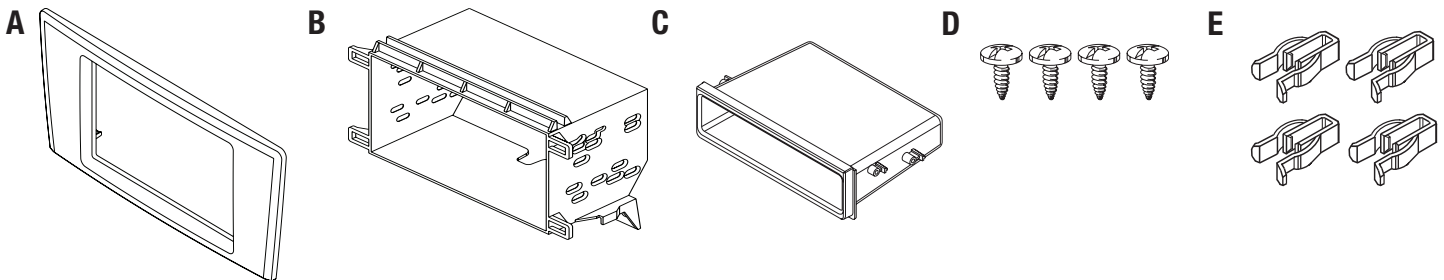

Product information sheet

APPLICATIONS

Volvo S60/V70 2001-2004 99-9229G

KIT FEATURES

- ISO DIN radio provision with pocket
- ISO DDIN radio provision
- *Painted to match factory finish*

KIT COMPONENTS

- A) Radio trim panel • B) Radio housing • C) Pocket • D) (4) #8 x 3/8" Phillips screws • E) (4) Panel clips