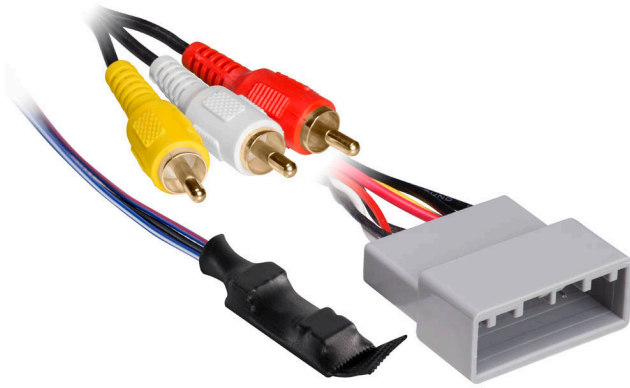

# AXBUCH6V-H24V INTERFACE

### INTERFACE FEATURES

- Retains the factory AUX-IN jack
- Retains the factory backup camera to an aftermarket radio
- Includes the AXCS-6V 12-volt to 6-volt converter

### INTERFACE COMPONENTS

- AXBUCH6V-H24V harness
- AXCS-6V 12-volt to 6-volt converter