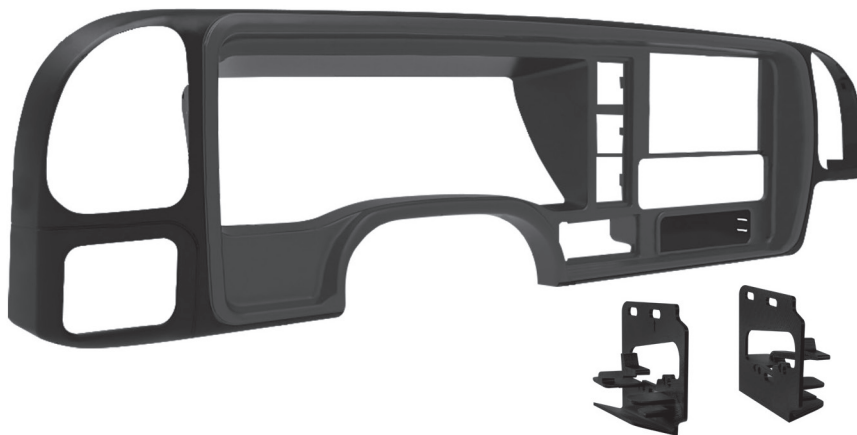

GM Full-size trucks/SUV's 1995-2002

Visit MetraOnline.com for more detailed information about the product and up-to-date vehicle specific applications.

- **D** ISO DDIN radio provision
- **T** Textured to match the factory dash

KIT COMPONENTS

- Dash panel
- Radio brackets
- Snap in pocket
- Blank plate
- (2) panel clips
- (2) Washers
  (for use with the #8 x 3/4" HVAC relocation screws)
- (8) panel clips
- (2) #8 x 3/8" Phillips pan head screws
- (5) #8 x 3/8" Phillips truss head screws
- (2) #8 x 3/4" Phillips pan head screws
- Climate control locator template

WIRING & ANTENNA CONNECTIONS

(sold separately)

Wiring Harness: 70-1858 • 70-1859
(amplified models)

Antenna Adapter: 40-GM10

SALES 386-257-2956

HARDWARE INCLUDED