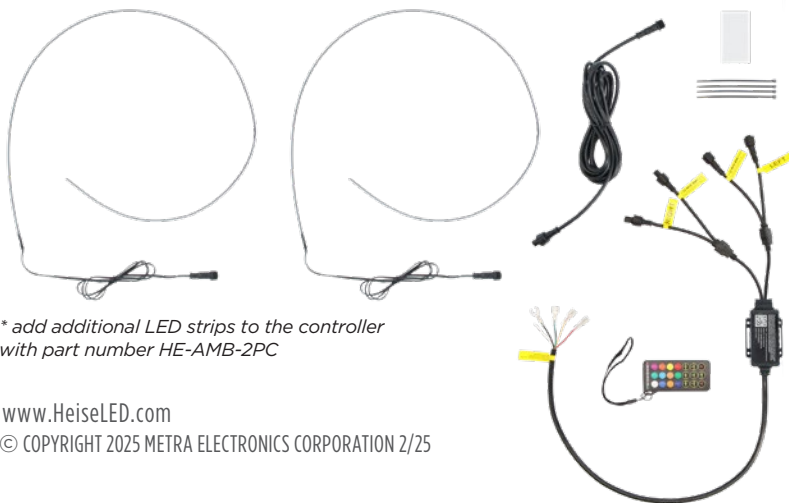

### PRODUCT OVERVIEW

Quickly and easily add brilliant ambient lighting along the contours of any vehicle's interior with this two-piece kit. This kit includes two chasing LED mini strips, a chasing Heise Connect controller, and RF remote. Each light strip has 94 segments for extremely fluid effects and is controlled via the free downloadable Heise Connect mobile app for smart devices.

#### Kit Includes:

- (2) 3' chasing LED ambient mini strip with 3' cable
- 1 chasing Heise Connect controller
- 1 RF remote
- (1) 6' extension cable
- 1 adhesive pad
- 4 cable ties

#### Heise Connect Chasing Controller:

- Addressable LED controller
- 170+ color-changing patterns
- Turn signal (both left and right), brake, and reverse functions
- DIY pattern function
- Music sync function
- App controlled (Heise Connect app) or via the included RF card remote
- Max load 10A
- Water-resistant Heise connector