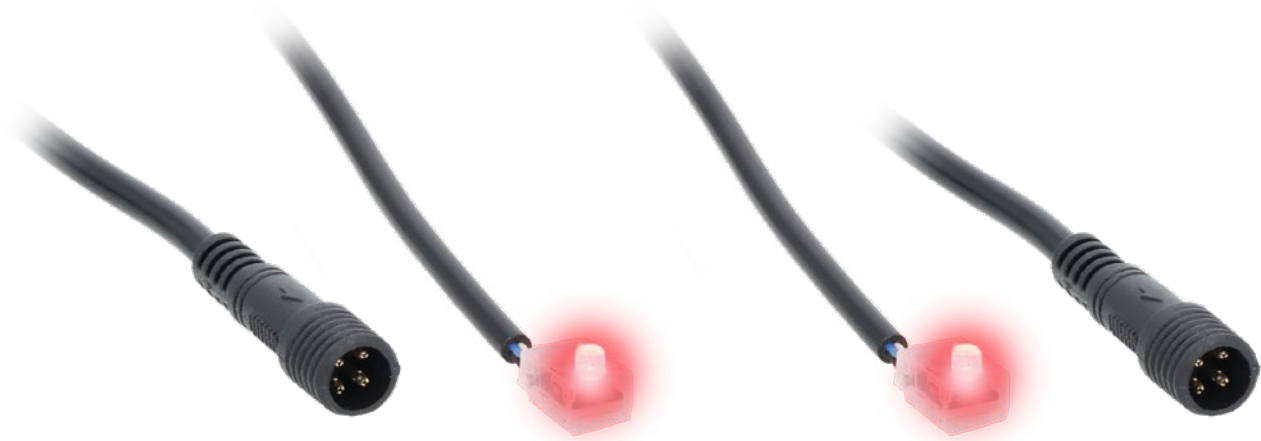

CHASING LED AMBIENT DOOR HANDLE LIGHTS EXPANSION PACK

CELEBRATING
75
YEARS
OF INNOVATION

HE-AMB-DHL

CHASING LED AMBIENT DOOR HANDLE EXPANSION PACK

 **SALES**
386-257-2956

PRODUCT OVERVIEW

Quickly and easily expand the ambient lighting system in the interior of any vehicle or replace damaged components with this set of two ambient door handle accent lights. These lights can be connected to a Heise Connect Chasing controller, sold separately, allowing users to control their lighting via the free downloadable Heise Connect mobile app for smart devices.

- Expansion pack for Heise LED ambient interior lighting kits
- For interior use only
- Works with Heise Connect HE-CHASE-CB controller
- Universal applications
- 1-year warranty

Includes:

- (2) Chasing LED ambient door handle accent lights
- Attached 78.8" 4-pin cable with male end