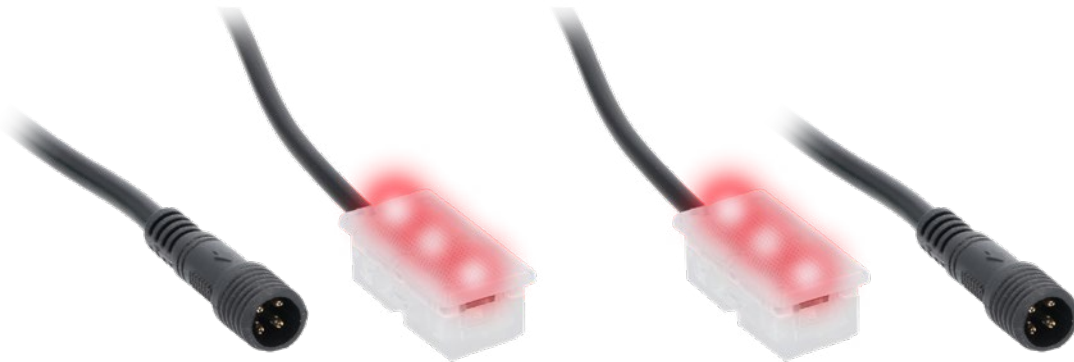

CHASING LED AMBIENT FOOTWELL EXPANSION PACK

CELEBRATING
75
YEARS
OF INNOVATION

HE-AMB-FWL

CHASING LED AMBIENT FOOTWELL EXPANSION PACK

 SALES
386-257-2956

PRODUCT OVERVIEW

Quickly and easily expand the ambient lighting system in the interior of any vehicle or replace damaged components with this set of two ambient footwell accent lights. These lights can be connected to a Heise Connect Chasing controller, sold separately, allowing users to control their lighting via the free downloadable Heise Connect mobile app for smart devices.

- Expansion pack for Heise LED ambient interior lighting kits
- For interior use only
- Works with Heise Connect HE-CHASE-CB controller
- Universal applications
- 1-year warranty

Includes:

- (2) Chasing LED ambient footwell accent lights
- Attached 78.8" 4-pin cable with male end