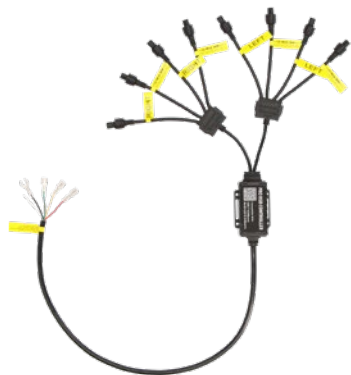

# 8-PIECE CHASING ROCK LIGHT KIT WIDE ANGLE

## HE-CHASE-K8 8-PIECE WIDE ANGLE CHASING ROCK LIGHT KIT

 SALES  
386-257-2956

- (8) Addressable Chasing LED rock lights
- Daisy-chainable (in/out cables)
- Rubber curved mounting base included
- Connect chasing controller included
- Output Angle: 180°
- Lens Material: Polycarbonate
- Body Material: Aluminum Alloy
- Hardware Material: Aluminum Alloy
- IP Rating: IP67
- Cable Length: 5"
- Extensions Included: (4) 10', (4) 2'

### HEISE CONNECT CHASING CONTROLLER Features:

- Addressable LED controller
- 170+ color-changing patterns
- Turn signal function (both left and right)
- Brake function
- DIY pattern function
- Music sync function
- App controlled (Heise Connect app) or via the included RF card remote
- Max load 10A
- Can be grouped in the app with any Heise Connect controller (RGB, RGBW, and Chasing)