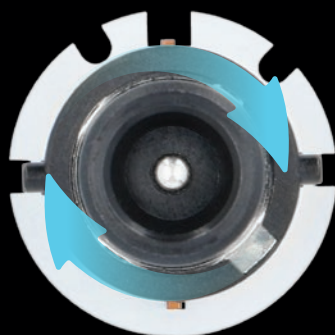

HID REPLACEMENT LED BULBS

30
LEDS PER
BULB

WATER RESISTANT

DURABLE
AEROSPACE-GRADE
ALUMINUM

50,000
HOUR LIFESPAN

10,000
LUMENS | 90W

300%
BRIGHTER
THAN HALOGEN

A built-in ball bearing fan ensures effective airflow through or past the heatsink.

A BETTER DESIGN FROM THE INSIDE OUT

PLUG-N-PLAY LIGHTING

DURABLE AEROSPACE-GRADE ALUMINUM

BUILT-IN BALL BEARING FAN

DOUBLE-SIDED 30-PIECE WICK

- ✓ 10,000 LUMENS / 90 WATTS*
- ✓ COLOR TEMPERATURE: 6000K TO 7000K
- ✓ OPERATING TEMPERATURE: 248°F
- ✓ INSTANTANEOUS FULL LUMEN START UP
- ✓ 50,000+ HOUR LIFESPAN
- ✓ IP67 RATED
- ✓ SOLD AS A PAIR
- ✓ 3-YEAR WARRANTY