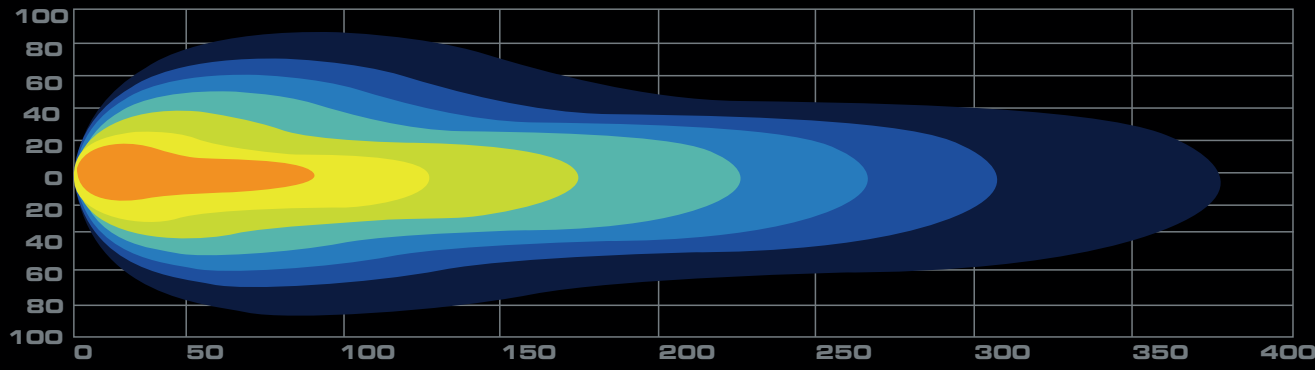

PERFECT BEAM PATTERN

FOCUSED BEAM PATTERN

50lx 25lx 10lx 5lx 2lx 1.5lx 1lx

www.facebook.com/HeiseLED

www.youtube.com/user/MetraElectronics

www.instagram.com/HeiseLED

Order Anytime Day or Night at www.MetraDealer.com