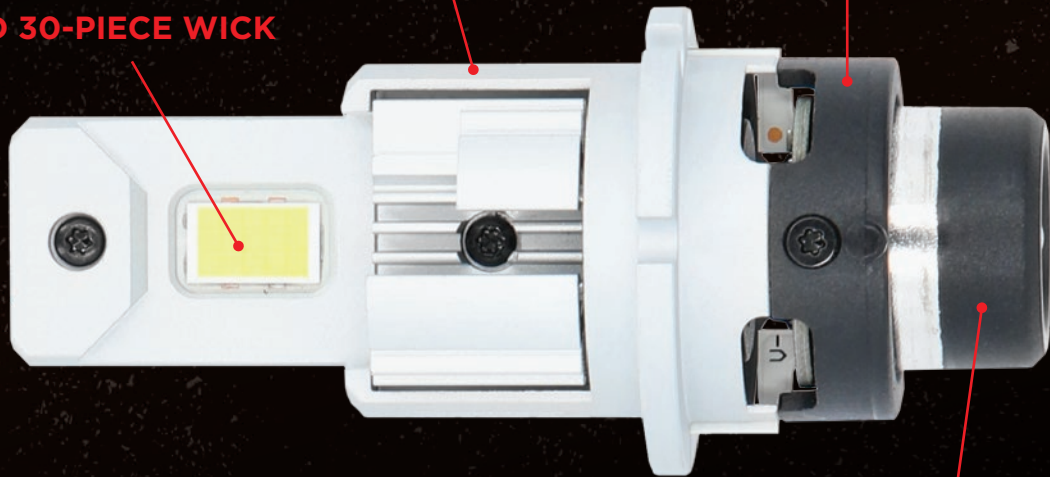

A BETTER DESIGN FROM THE INSIDE OUT

PLUG-N-PLAY LIGHTING

DURABLE AEROSPACE-GRADE ALUMINUM

BUILT-IN BALL BEARING FAN

DOUBLE-SIDED 30-PIECE WICK

- ✓ 10,000 LUMENS / 90 WATTS*
- ✓ COLOR TEMPERATURE: 6000K TO 7000K
- ✓ OPERATING TEMPERATURE: 248°F
- ✓ INSTANTANEOUS FULL LUMEN START UP
- ✓ 50,000+ HOUR LIFESPAN
- ✓ IP67 RATED
- ✓ SOLD AS A PAIR
- ✓ 3-YEAR WARRANTY