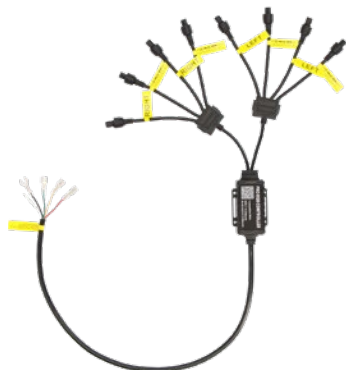

# 8-PIECE RGB ROCK LIGHT KIT WIDE ANGLE

## HE-RGB-K8 8-PIECE WIDE ANGLE RGB ROCK LIGHT KIT

 SALES  
386-257-2956

- (8) RGB LED rock lights
- Daisy-chainable (in/out cables)
- Rubber curved mounting base included
- Heise Connect chasing controller included
- Output Angle: 180°
- Lens Material: Polycarbonate
- Body Material: Aluminum Alloy
- Hardware Material: Aluminum Alloy
- IP Rating: IP67
- Cable Length: 5"
- Extensions Included: (4) 10', (4) 2'

### HEISE CONNECT CHASING CONTROLLER Features:

- Addressable LED controller
- 170+ color-changing patterns
- Turn signal function (both left and right)
- Brake function
- DIY pattern function
- Music sync function
- App controlled (Heise Connect app) or via the included RF card remote
- Max load 10A
- Can be grouped in the app with any Heise Connect controller (RGB, RGBW, and Chasing)