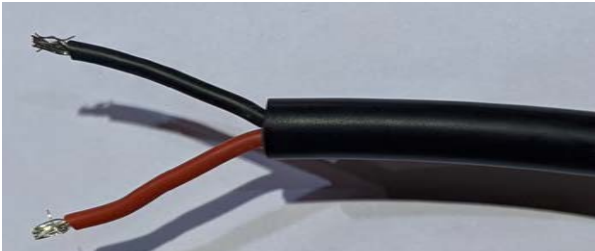

## DL-CL4

Singe zone light

<u>Wire Color</u>	<u>Connection</u>	<u>Function</u>
Red:	Switched +12V	LEDs
Black:	Chassis Ground	

Hardware