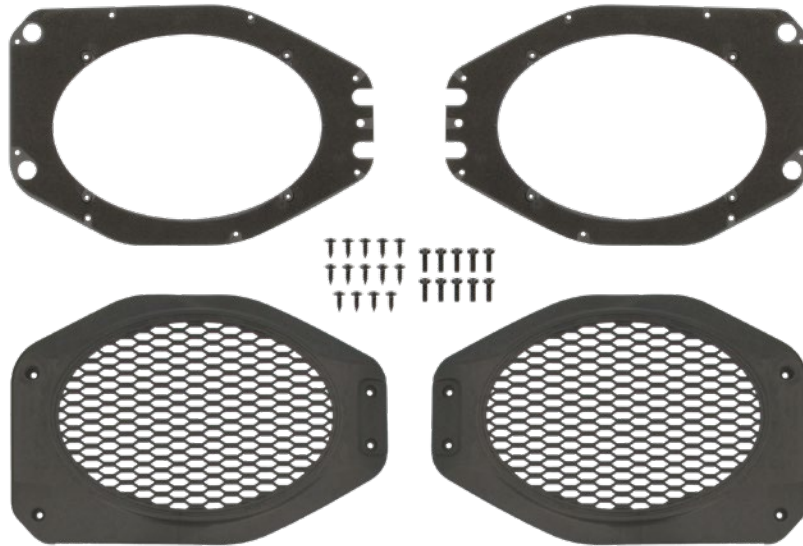

JEEP® WRANGLER JL & GLADIATOR JT REAR SOUNDBAR SPEAKER ADAPTERS

Metra
Jeep® Accessories

CELEBRATING
70
YEARS
OF INNOVATION

JP-1016

REAR SOUNDBAR SPEAKER ADAPTERS

FITS JEEP® WRANGLER JL 2018-2023 & GLADIATOR JT 2020-2023

SALES 386-257-2956

DEPTH

PRODUCT OVERVIEW

Add a soundbar into Jeep Wrangler JL 2018-2023 and Jeep Gladiator JT 2020-2023 models with Metra's soundbar speaker adapters. The JP-1016 is made from high-quality ABS plastic and designed to withstand the harsh elements of off-road environments and protect your soundbar.

Designed to adapt the factory 4" to 6"x 9" speaker on rear soundbars

- 6"x9" rear sound bar speaker adapter plates
- Speaker depth 3 5/8"
- Mounting plate/cutting template included
- Hardware and harness included