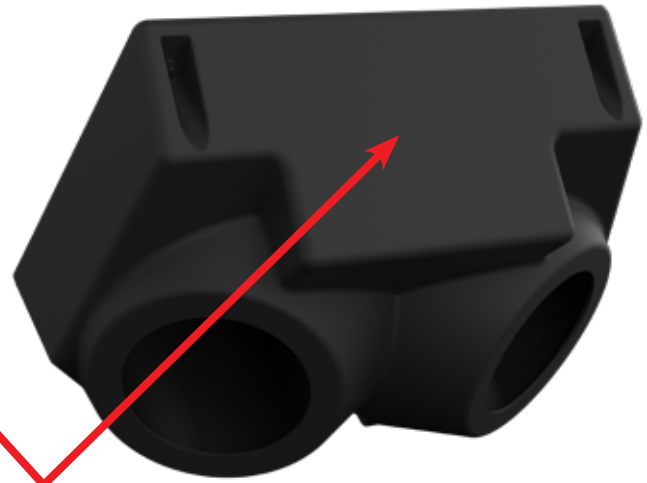

OVERHEAD STEREO CONSOLE FOR POLARIS UTV'S

MPS-RZROHC

OH-UNI02

SINGLE AND DOUBLE DIN RADIO
TEMPLATES INCLUDED

MPS-RZROHC / OH-UNI02 OVERHEAD STEREO CONSOLES FOR POLARIS UTV'S & UNIVERSAL APPLICATIONS

SALES 800-221-0932

PRODUCT OVERVIEW

Now you can wire your Polaris UTV to play your tunes with this overhead console MPS-RZROHC designed specifically for Polaris UTV's with hard top roofs (the OH-UNI02 is fully universal). The ABS plastic housing mounts above you, keeping it up high out of mud and water and keeping it from being bumped by feet or knees. The console comes with the ability to install any media you chose. Such as a double DIN single DIN radio, Bluetooth® receiver etc. The overhead also has 2 speaker cut outs allowing the installation of either 6.5" - 6.75" speakers. It's time to outfit your Polaris UTV to play your favorite tunes and get this required item today!

MPS-RZROHC

- Applications: Polaris 2012-18 RZR 570, 2008-14 RZR/S 800, 2011-14 RZR XP 900/4, 2014-18 RZR XP 1000/4, 2016-18 RZR XP Turbo/4, 2019 RZR General 1000
- Designed for Polaris UTV's with hard top roofs
- Made from durable ABS Plastic
- 2 speaker cut outs for 6.5" - 6.75" speakers
- Single and double DIN radio templates included
- Mounting hardware included
- Will accommodate: Single DIN radios, double DIN radios, marine media units, Bluetooth® receivers, gauges, dome lights, switches, etc.

OH-UNI02

- Applications: Universal
- Made from durable ABS Plastic
- 2 speaker cut outs for 6.5" - 6.75" speakers
- Single and double DIN radio templates included
- Will accommodate: Single DIN radios, double DIN radios, marine media units, Bluetooth® receivers, gauges, dome lights, switches, etc.