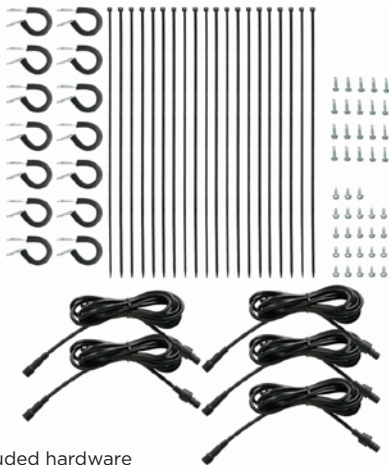

RGBW1-UNDGLED RGBW UNDERGLOW LIGHTING

SALES 386-257-2956

Included hardware

PRODUCT OVERVIEW

Metra's universal RGB and RGBW underglow LED lighting kits and you will not go unnoticed! The underglow kits are designed to handle rain, snow, and dirt. Rated IP67, these lights are designed for all-terrain on powersports vehicles, boats, cars, and more! Installation video can also be found online at HeiseLED.com

RGBW UNDERGLOW LIGHTS

RGBW1-UNDGLED

- Includes (2) 48" and
- (2) 36" LED tubes
- Dual connection to controller for maximum current
- Mounting hardware and extension cables included