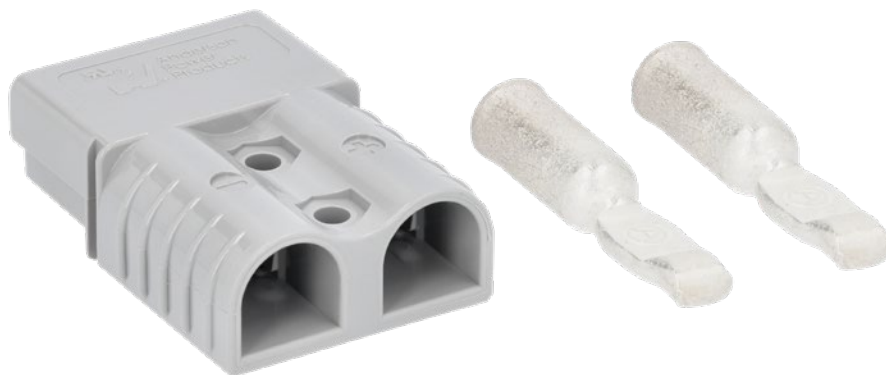

# 120 SERIES SB® CONNECTOR KIT

**InstallBay**  
INSTALLATION HARDWARE

CELEBRATING  
**75**  
YEARS  
OF INNOVATION

## SB120-G

### PRODUCT OVERVIEW

This gray connector housing kit is ideal for use on battery or charger applications and provides a quick disconnect for power distribution systems. It is designed using reliable SB® flat wiping contact technology so that the contacts wipe or slide against each other during connection and disconnection, minimizing the build-up of any non-conductive deposits on the contacts themselves. The mated housings are color-matched for easy identification of plug and receptacle connectors.

### Features:

- Current rating: 120A, 600VDC
- Housing color: Gray
- SB® 120 Series
- Wire gauge: 6GA
- Color-matched connector housings of same amp ratings in a two-pole design
- 1-year warranty