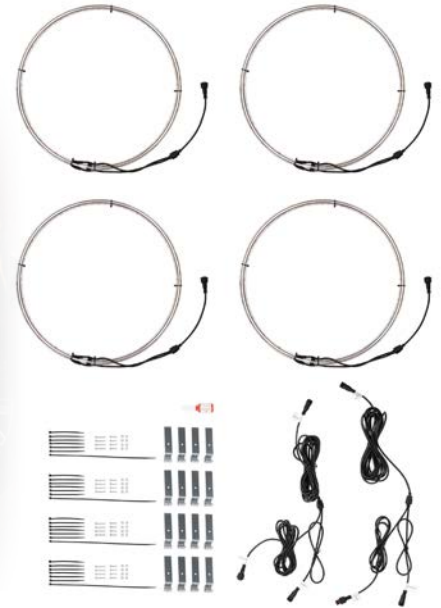

LED WHEEL LIGHT KITS

CELEBRATING
70
YEARS
OF INNOVATION

RGB, RGBW AND CHASING LED WHEEL LIGHT KITS

 SALES 386-257-2956

PRODUCT OVERVIEW

Heise is launching new LED light kits to dress up your ride. Our new RGB and RGBW wheel light kits boast sturdy metal frames that are lined on two sides with IP68 rated LEDs that will give the bright glow needed to highlight custom rims. The new chasing LED wheel lights for those who want to go wild with moving patterns. You have a choice from 16 million colors and 170+ pre-made pattern effects controllable via app for your smart phone or tablet or included remote.

RGB WHEEL LIGHTS

- 14": HE-RGB1-W14
- 15.5": HE-RGB1-W155
- 17": HE-RGB1-W17
- Harnesses and hardware included
- Requires RGB-CB1 controller (Sold separately)

RGBW WHEEL LIGHTS

- 14": HE-RGBW1-W14
- 15.5": HE-RGBW1-W155
- 17": HE-RGBW1-W17
- Harnesses and hardware included
- Requires RGBW-CB1 controller (Sold separately)

RGB CHASING WHEEL LIGHTS

- 14": HE-CHASE-W14
- 15.5": HE-CHASE-W155
- 17": HE-CHASE-W17
- 170+ pre-made pattern effects controllable via app for your smart phone or tablet or with included remote
- Harnesses and hardware included